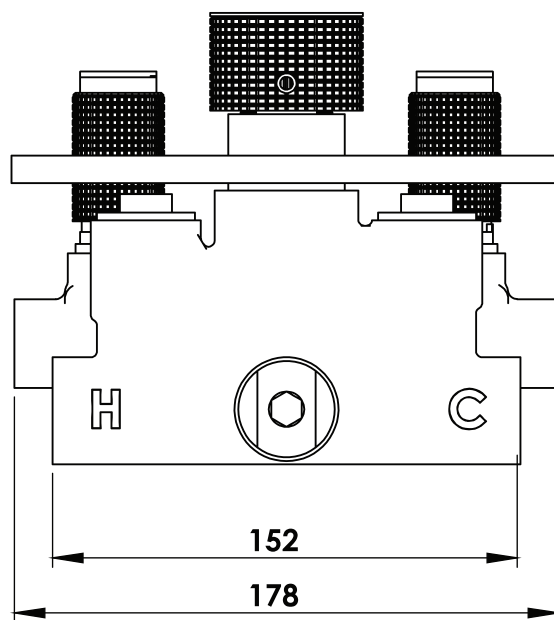

OVERHEAD SHOWER

HAND SHOWER

BODY SHOWER

A DIVERTER THAT GIVES YOU PRECISION CONTROL

Starts and stops with a simple push of a button

Turning dial allows precise flow control

Easy to read symbols on buttons

Cat Code: BSTU102 | MRP: ₹ 20,000

TECHNICAL PRODUCT DIAGRAMS

UPPER NEOCONTROL THERMOSTAT

BODY NEOCONTROL THERMOSTAT

COMPATIBLE PRODUCTS

Ceiling shower - BSCS101
Stainless steel ceiling shower,
with two-flow functions:
rainfall flow and mist flow
(20 inches)

Brass Body Shower - BSBJ202
Concealed rectangular
shape with the installation
130 x 120 mm

**Self-cleaning telephonic
shower - BHTS102**
Stainless steel ceiling shower,
with two-flow functions:
rainfall flow and mist flow