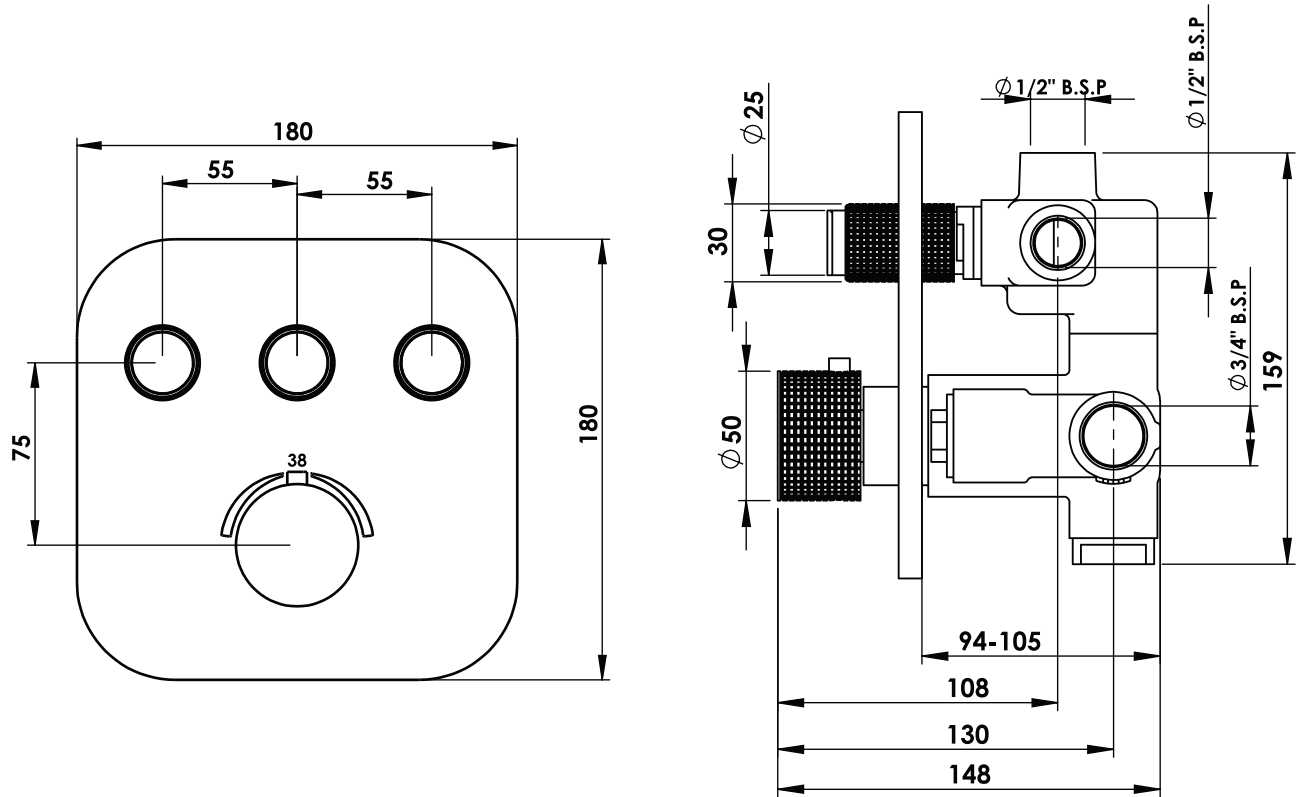

TECHNICAL PRODUCT DIAGRAMS

UPPER NEOCONTROL THERMOSTAT

BODY NEOCONTROL THERMOSTAT

COMPATIBLE PRODUCTS

Ceiling shower - BSCS101
Stainless steel ceiling shower,
with two-flow functions:
rainfall flow and mist flow
(20 inches)