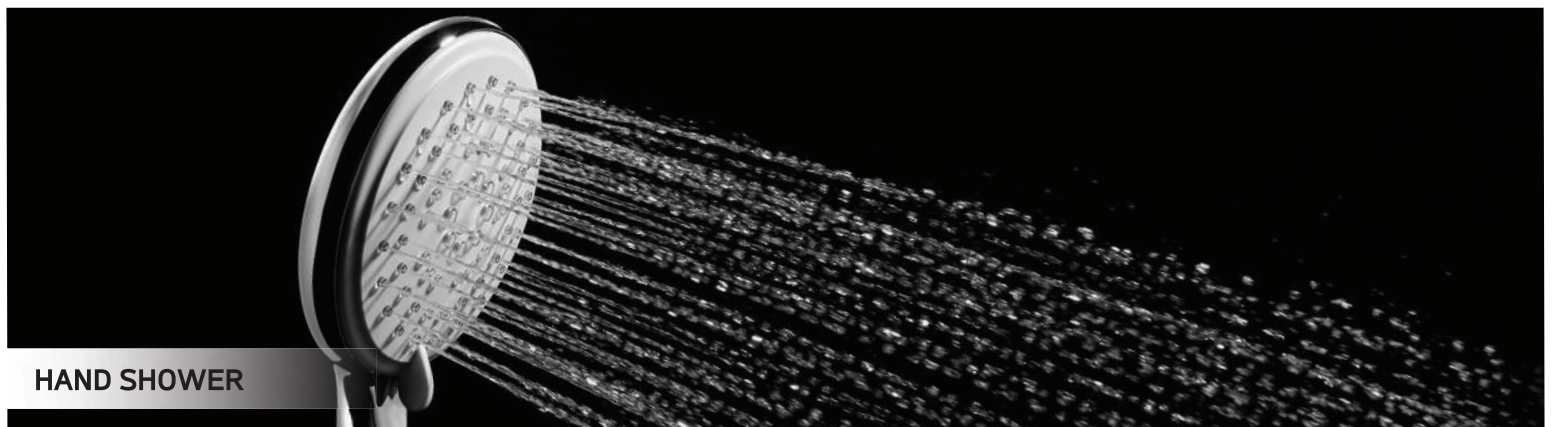

THE ULTIMATE BATHING EXPERIENCE.

Presenting NeoControl, the most intuitive Thermostatic Diverter.

NEOCONTROL
— THERMOSTATIC DIVERTER —

bathsense
by asianpaints
Bathrooms that understand you

TAKE CONTROL OF YOUR BATHING EXPERIENCE.

OVERHEAD SHOWER

HAND SHOWER

BODY SHOWER

A DIVERTER THAT GIVES YOU PRECISION CONTROL

Starts and stops with a simple push of a button

Turning dial allows precise flow control

Easy to read symbols on buttons

Cat Code: BSTU102 | MRP: ₹ 20,000