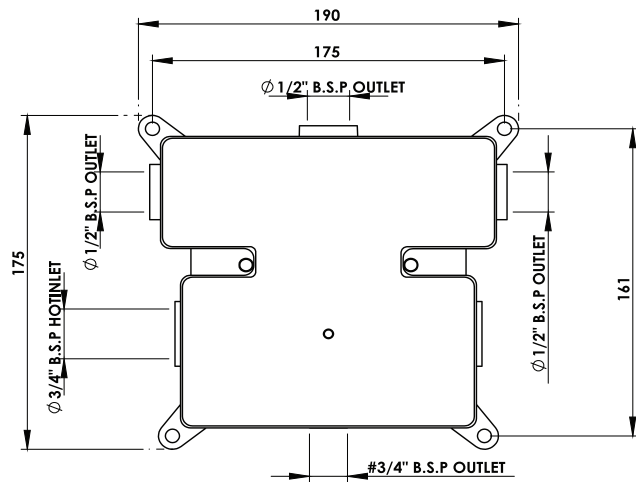

TECHNICAL PRODUCT DIAGRAMS

UPPER NEOCONTROL THERMOSTAT

BODY NEOCONTROL THERMOSTAT

COMPATIBLE PRODUCTS

Ceiling shower - BSCS101
Stainless steel ceiling shower,
with two-flow functions:
rainfall flow and mist flow
(20 inches)