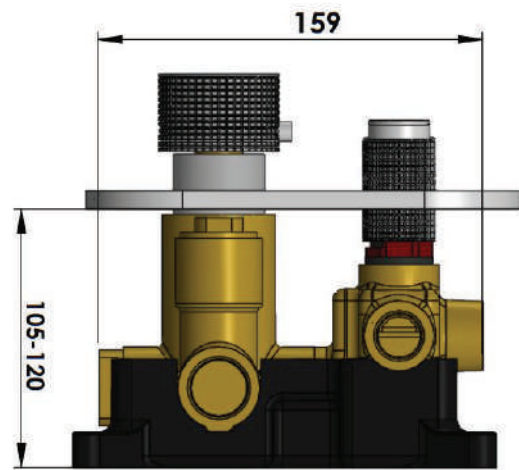

TECHNICAL PRODUCT DIAGRAMS

UPPER NEOCONTROL THERMOSTAT

BODY NEOCONTROL THERMOSTAT

COMPATIBLE PRODUCTS

Ceiling shower - BSCS101
Stainless steel ceiling shower,
with two-flow functions:
rainfall flow and mist flow
(20 inches)