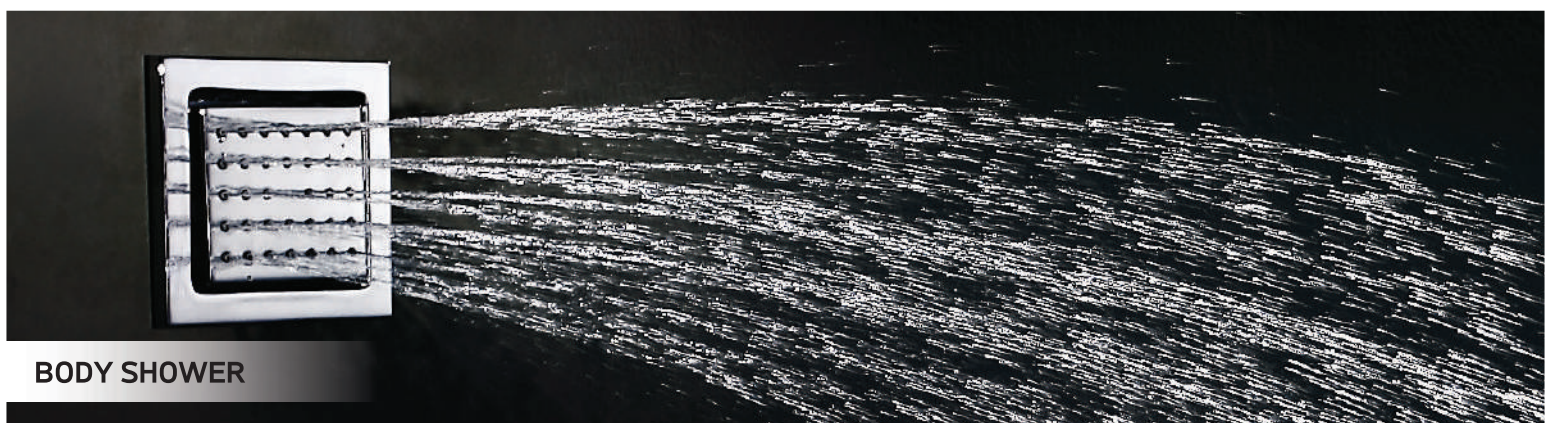

THE ULTIMATE BATHING EXPERIENCE.

Presenting NeoControl, the most intuitive Thermostatic Diverter.

NEOCONTROL
— THERMOSTATIC DIVERTER —

bathsense
by asianpaints
Bathrooms that understand you

TAKE CONTROL OF YOUR BATHING EXPERIENCE.

OVERHEAD SHOWER

HAND SHOWER

BODY SHOWER

A DIVERTER THAT GIVES YOU PRECISION CONTROL

Starts and stops with a simple push of a button

Turning dial allows precise flow control

Easy to read symbols on buttons

Cat Code: BSTU102 | MRP: ₹ 20,000