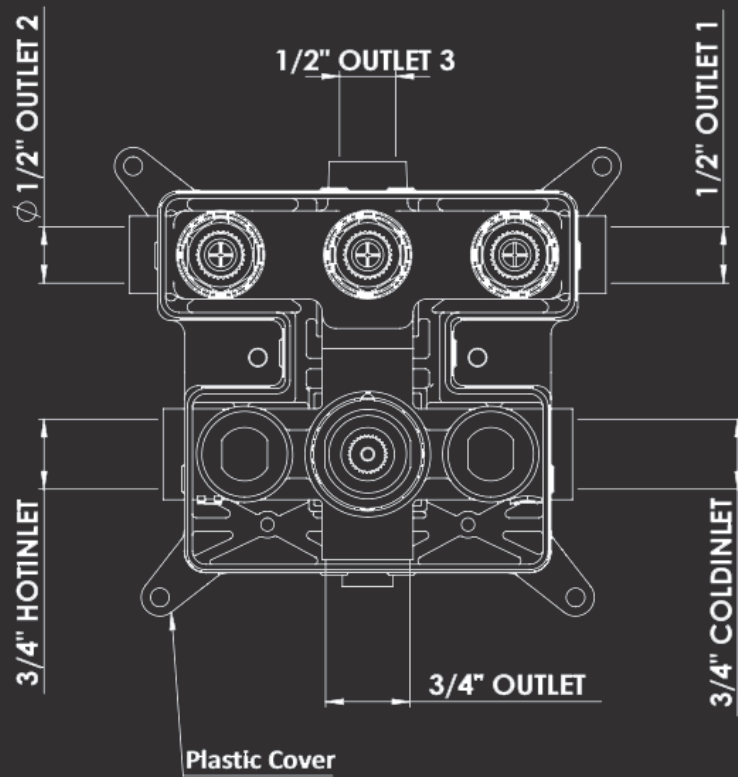

Mystic spout - MYSP102
Bathtub spout with button
arrangement

Body jets - BSBJ402
Brass body shower square
54*54 mm dual flow
(mist and rain)

Dual Flow Body Shower - BSBJ401
Mist and rain shower
54*54 mm

Brass Body Shower - BSBJ202
Concealed rectangular
shape with the installation
130 x 120 mm

**Self-cleaning telephonic
shower - BHTS102**
Stainless steel ceiling shower,
with two-flow functions:
rainfall flow and mist flow

Brass Body Shower - BSBJ201
Concealed round shape with
the installation 120 mm

INLET AND OUTLET PRODUCT LINE DIAGRAM

CUSTOMISE YOUR THERMOSTATIC SHOWER WITH OUR RECOMMENDED COMBINATIONS

COMBINATION 1

		
<p>Product: Plain Spout Cat code: ALSP101 Qty: 1</p>	<p>Product: OHS 8" Cat code: BHRF101 Qty: 1</p>	<p>Product: Hand Shower Square Cat code: BHTS102 Qty: 1</p>

COMBINATION 2

		
<p>Product: Plain Spout Cat code: ALSP101 Qty: 1</p>	<p>Product: Body Jet (2 quantity for 4 inches) Cat code: BSBJ202 Qty: 2</p>	<p>Product: OHS 8" Square Cat code: BHRF102 Qty: 1</p>

COMBINATION 3