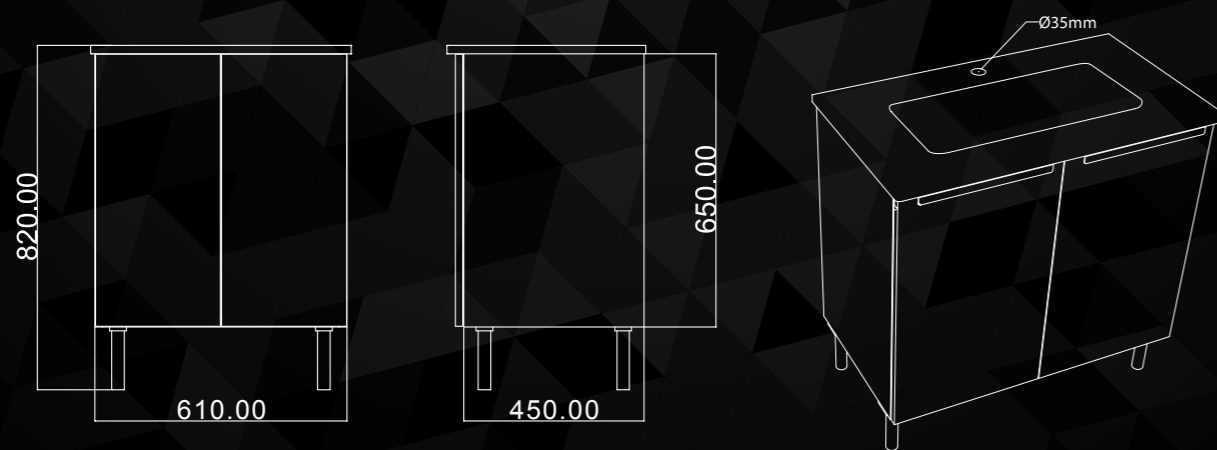

Module 1 - 24"

Floor-Mounted Product Range

VALENCIA ASH
VFM124A

MRP: ₹ 20000
610(W) x 450(D) x 820(H)

Dimensions

CHAMPAGNE
VFM124B

MRP: ₹ 20000
610(W) x 450(D) x 820(H)

Customise your Vanity with our recommended products.