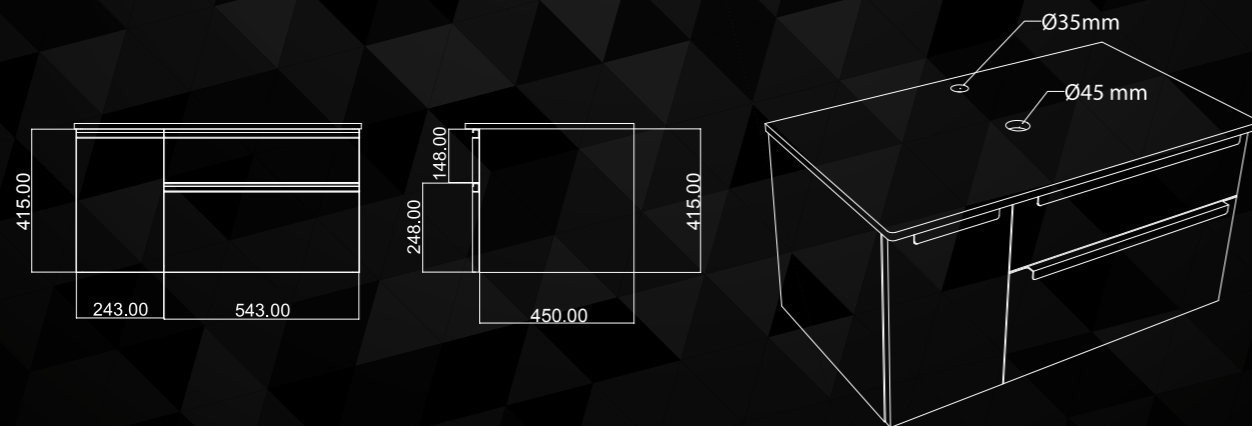

Dimensions