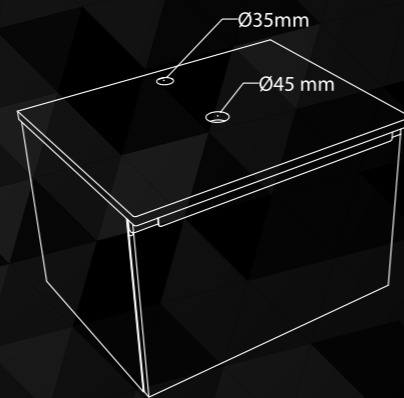

Size For One Drawer Vanity

Size For Two Drawer Vanity

Dimensions

Customise your Vanity with our recommended products.

WOOD & SOLID
VWM324C*

MRP: ₹18000
610(W) x 450(D) x 400(H)

Newly Launched Vanities

VALENCIA ASH (WOOD GRAIN)
VWM324D