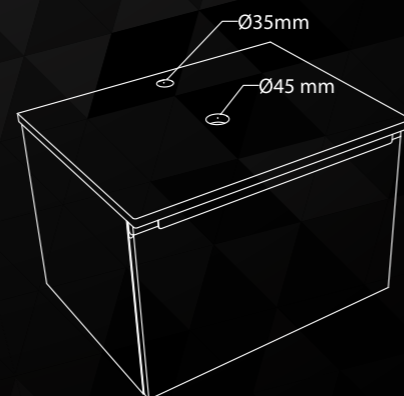

Size For One Drawer Vanity

Size For Two Drawer Vanity

Dimensions

Customise your Vanity with our recommended products.

WOOD & SOLID
VWM324C*

MRP: ₹18000
610(W) x 450(D) x 400(H)

Newly Launched Vanities

VALENCIA ASH (WOOD GRAIN)
VWM324D