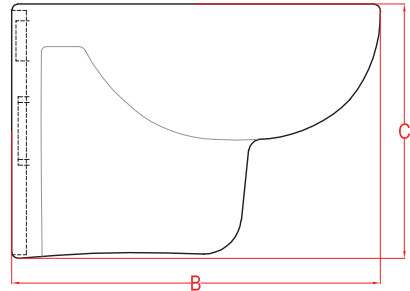

**Mystic**

**WH-24-P**

Wall Mounted Closet

With Rimless  
Flushing

A	B	C	D	E	F	G	H	I	J	K	L	M	N
360	490	380	280	420	230	170	190	190	150	100	75	245	55