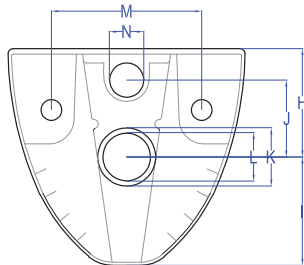

**Mystic**

**WH-24-P**

Wall Mounted Closet

With Rimless  
Flushing

A	B	C	D	E	F	G	H	I	J	K	L	M	N
360	490	380	280	420	230	170	190	190	150	100	75	245	55