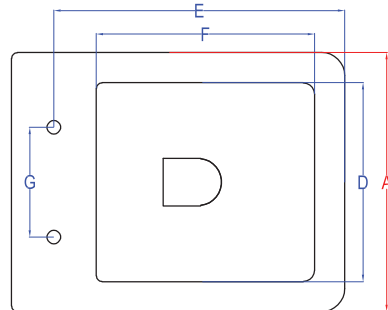

**Mystic**

**WH-24-P**

Wall Mounted Closet

With Rimless  
Flushing

A	B	C	D	E	F	G	H	I	J	K	L	M	N
360	490	380	280	420	230	170	190	190	150	100	75	245	55