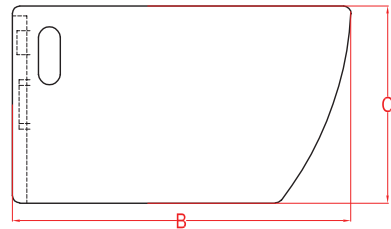

**Artisan**

**WH-94-P**

Wall Mounted Closet

Available in UF  
Feather  
Close Seat Covers.

A	B	C	D	E	F	G	H	I	J	K	L	M	N
400	580	380	280	480	360	150	200	200	145	100	75	200	60