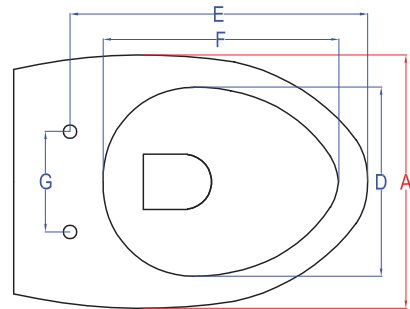

**Artisan**

**WH-94-P**

Wall Mounted Closet

Available in UF  
Feather  
Close Seat Covers.

A	B	C	D	E	F	G	H	I	J	K	L	M	N
400	580	380	280	480	360	150	200	200	145	100	75	200	60