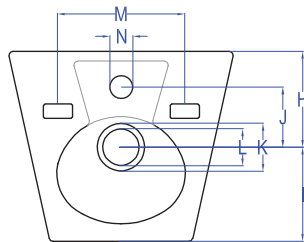

**Artisan**

**WH-94-P**

Wall Mounted Closet

Available in UF  
Feather  
Close Seat Covers.

A	B	C	D	E	F	G	H	I	J	K	L	M	N
400	580	380	280	480	360	150	200	200	145	100	75	200	60