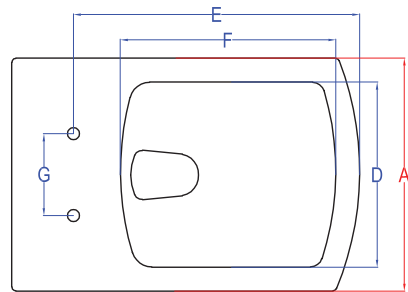

Altius

WH-97-P

Wall Mounted Closet

Available in UF
Feather
Close Seat Covers.

A	B	C	D	E	F	G	H	I	J	K	L	M	N
390	605	380	280	455	375	150	190	190	150	100	80	210	65