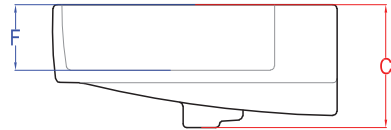

Timeless

WM-21-X

Wall Hung Basin

A	B	C	D	E	F	G	H
575	430	200	190	45	30	35	125