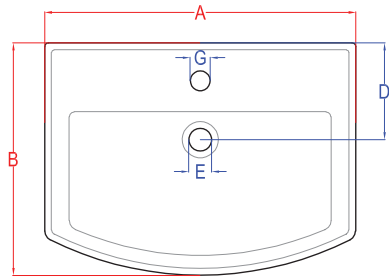

Timeless

WM-21-X

Wall Hung Basin

A	B	C	D	E	F	G	H
575	430	200	190	45	30	35	125